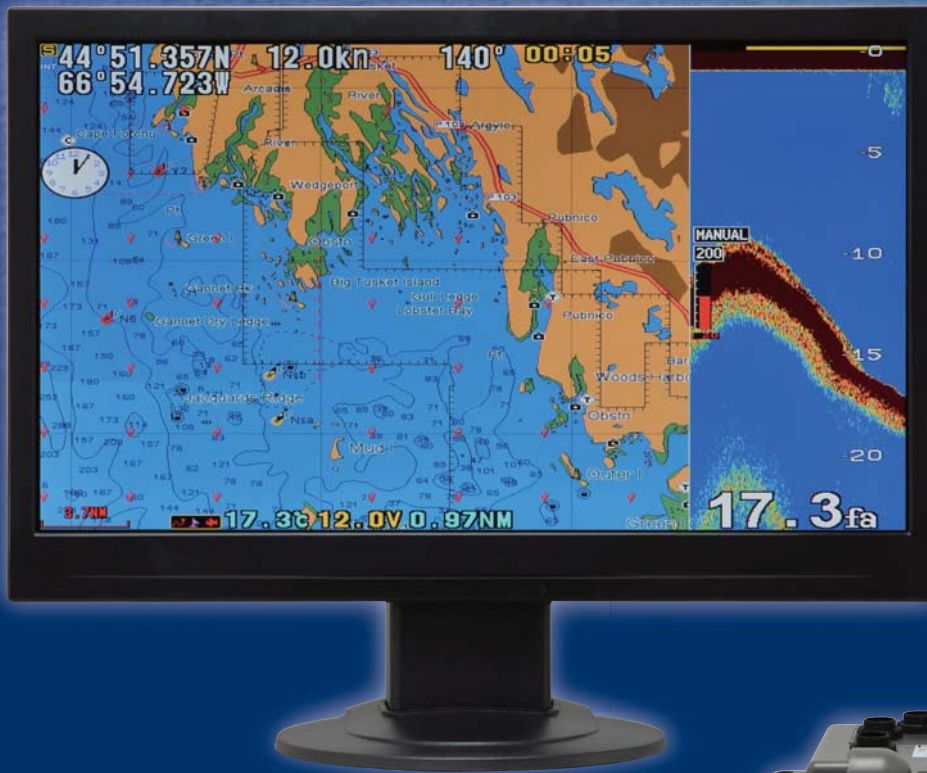

HONDEX®

Black-Box Style Combo
HDX-121-BB

Cost Effective Solution for Commercial Fishing

Simple & Easy Operation

Black-Box Style Combo
HDX-121-BB
Echo Sounder / GPS Plotter
50 & 200kHz Model

Di HONDEX
DIGITAL
TECHNOLOGY

" Di " series utilizing HONDEX's latest digital technology.

Introducing new technology of direct digital conversion. The optimized filtering even for weak signal is now available. "Deeper detection for deep water" and "Higher resolution image for shallow water" are in your hands.

" Di " Features

Dual display for same frequency:

Different gain settings are possible for single frequency image by splitting the image of single frequency to two different screens.

Whole Display Gain Adjustment:

Plotter

Chart	C-MAP SD Card NT+ or MAX
Wake Memory	64,000 points
Mark Memory	48,000 points
Waypoint Memory	1,000 points
Wake Color	7 colors
Route Memory	40 routes

Echo Sounder

Frequency	50&200kHz
Output Power	1kW, 1.8kW
Depth Range	0 - 1,500m (5,000ft) (or fathom/braza)
Background Color	4 colors
Color Configuration	5 patterns